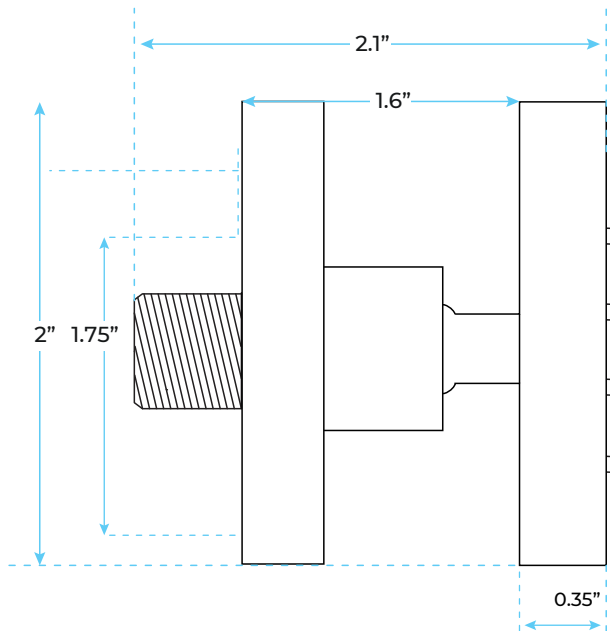

FONTANA GENEVA SQUARE CEILING MOUNT RAINFALL WATERFALL LED MUSICAL THERMOSTATIC BATHROOM SHOWER HEAD WITH BODY JETS AND HAND SHOWER PHONE CONTROLLED SPECS

Specifications

- Material: 304 stainless steel and brass
- Feature: LED
- Type: Square
- Style: Contemporary
- Number of Handles: 5 Handle
- Bath & Shower Faucet Type: In Wall
- Surface Treatment: Polished
- Surface Finishing: Gold
- Function 1: rain
- Showerhead: 304sus polished
- Water pressure: 0.1-0.5mpa
- Function 2: waterfall
- Body jets: brass chrome 2 inch
- Thread: G1/2
- Showerhead size: 580*380mm (22.8" x 15")
- LED power: need electricity

Shower Head Size:

Unit: Inches

Mixer Size:

Hand Shower Size:

The minimum required water pressure is 0.05 MPa (0.5 bar).
Flow rate 2.5 GPM (9.5 LPM).

Body Spray Size:

Thread Interface Size: G 1/2 Inch
Function: Rainfall
Shower Head Feature: Water Saving
Shower Heads
Type: Fixed Rotatable Type
Installation Type: Wall Mounted

Size: 50* 50 mm(2 inch)
Material: Brass
Feature: Can rotate 360 degrees
Flow Rate: 1.5 GPM / 5.7 LPM (each
Bodyspray)