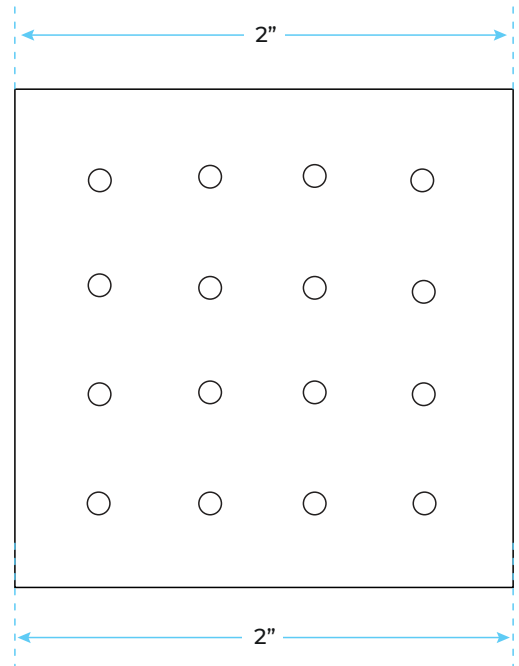

FONTANA GENEVA SQUARE CEILING MOUNT RAINFALL WATERFALL LED MUSICAL THERMOSTATIC BATHROOM SHOWER HEAD WITH BODY JETS AND HAND SHOWER PHONE CONTROLLED SPECS

Specifications

- Material: 304 stainless steel and brass
- Feature: LED
- Type: Square
- Style: Contemporary
- Number of Handles: 5 Handle
- Bath & Shower Faucet Type: In Wall
- Surface Treatment: Polished
- Surface Finishing: Gold
- Function 1: rain
- Showerhead: 304sus polished
- Water pressure: 0.1-0.5mpa
- Function 2: waterfall
- Body jets: brass chrome 2 inch
- Thread: G1/2
- Showerhead size: 580*380mm (22.8" x 15")
- LED power: need electricity

Shower Head Size:

Unit: Inches

Mixer Size:

Hand Shower Size:

The minimum required water pressure is 0.05 MPa (0.5 bar).
Flow rate 2.5 GPM (9.5 LPM).

Body Spray Size:

Thread Interface Size: G 1/2 Inch
Function: Rainfall
Shower Head Feature: Water Saving
Shower Heads
Type: Fixed Rotatable Type
Installation Type: Wall Mounted

Size: 50* 50 mm(2 inch)
Material: Brass
Feature: Can rotate 360 degrees
Flow Rate: 1.5 GPM / 5.7 LPM (each
Bodyspray)