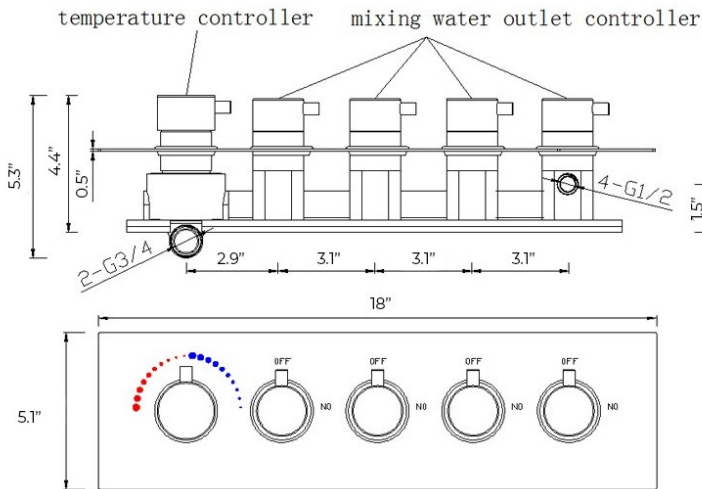

FONTANA GENEVA SQUARE CEILING MOUNT RAINFALL WATERFALL LED MUSICAL THERMOSTATIC BATHROOM SHOWER HEAD WITH BODY JETS AND HAND SHOWER PHONE CONTROLLED SPECS

Specifications

- Material: 304 stainless steel and brass
- Feature: LED
- Type: Square
- Style: Contemporary
- Number of Handles: 5 Handle
- Bath & Shower Faucet Type: In Wall
- Surface Treatment: Polished
- Surface Finishing: Gold
- Function 1: rain
- Showerhead: 304sus polished
- Water pressure: 0.1-0.5mpa
- Function 2: waterfall
- Body jets: brass chrome 2 inch
- Thread: G1/2
- Showerhead size: 580*380mm (22.8" x 15")
- LED power: need electricity

Shower Head Size:

Unit: Inches

Mixer Size:

Hand Shower Size:

The minimum required water pressure is 0.05 MPa (0.5 bar).
Flow rate 2.5 GPM (9.5 LPM).

Body Spray Size:

Thread Interface Size: G 1/2 Inch
Function: Rainfall
Shower Head Feature: Water Saving
Shower Heads
Type: Fixed Rotatable Type
Installation Type: Wall Mounted

Size: 50* 50 mm(2 inch)
Material: Brass
Feature: Can rotate 360 degrees
Flow Rate: 1.5 GPM / 5.7 LPM (each
Bodyspray)