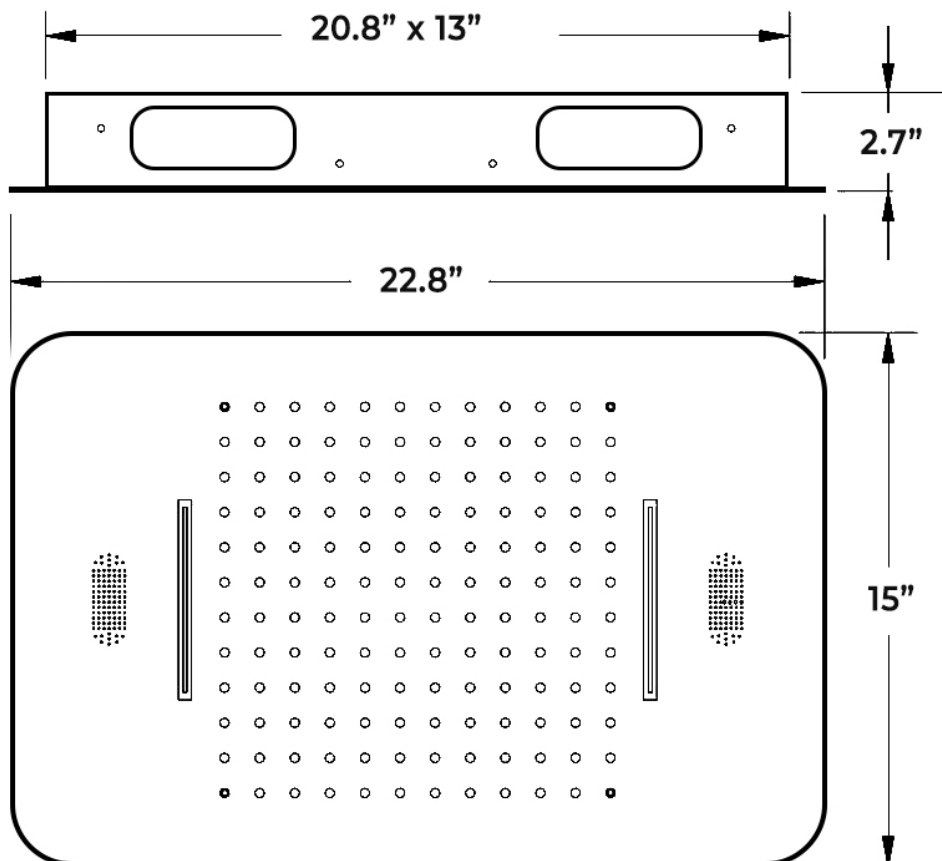

FONTANA GENEVA SQUARE CEILING MOUNT RAINFALL WATERFALL LED MUSICAL THERMOSTATIC BATHROOM SHOWER HEAD WITH BODY JETS AND HAND SHOWER PHONE CONTROLLED SPECS

Specifications

- Material: 304 stainless steel and brass
- Feature: LED
- Type: Square
- Style: Contemporary
- Number of Handles: 5 Handle
- Bath & Shower Faucet Type: In Wall
- Surface Treatment: Polished
- Surface Finishing: Gold
- Function 1: rain
- Showerhead: 304sus polished
- Water pressure: 0.1-0.5mpa
- Function 2: waterfall
- Body jets: brass chrome 2 inch
- Thread: G1/2
- Showerhead size: 580*380mm (22.8" x 15")
- LED power: need electricity

Shower Head Size:

Unit: Inches

Mixer Size:

Hand Shower Size:

The minimum required water pressure is 0.05 MPa (0.5 bar).
Flow rate 2.5 GPM (9.5 LPM).

Body Spray Size:

Thread Interface Size: G 1/2 Inch
Function: Rainfall
Shower Head Feature: Water Saving
Shower Heads
Type: Fixed Rotatable Type
Installation Type: Wall Mounted

Size: 50* 50 mm(2 inch)
Material: Brass
Feature: Can rotate 360 degrees
Flow Rate: 1.5 GPM / 5.7 LPM (each
Bodyspray)