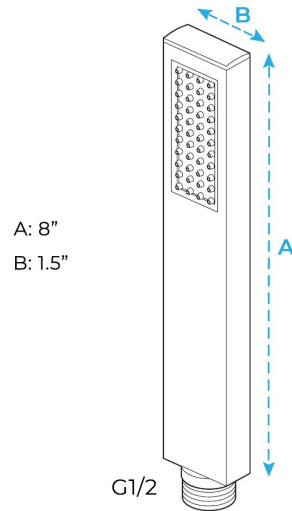

FONTANA GENEVA SQUARE CEILING MOUNT RAINFALL WATERFALL LED MUSICAL THERMOSTATIC BATHROOM SHOWER HEAD WITH BODY JETS AND HAND SHOWER PHONE CONTROLLED SPECS

Specifications

- Material: 304 stainless steel and brass
- Feature: LED
- Type: Square
- Style: Contemporary
- Number of Handles: 5 Handle
- Bath & Shower Faucet Type: In Wall
- Surface Treatment: Polished
- Surface Finishing: Gold
- Function 1: rain
- Showerhead: 304sus polished
- Water pressure: 0.1-0.5mpa
- Function 2: waterfall
- Body jets: brass chrome 2 inch
- Thread: G1/2
- Showerhead size: 580*380mm (22.8" x 15")
- LED power: need electricity

Shower Head Size:

Unit: Inches

Mixer Size:

Hand Shower Size:

The minimum required water pressure is 0.05 MPa (0.5 bar).
Flow rate 2.5 GPM (9.5 LPM).

Body Spray Size:

Thread Interface Size: G 1/2 Inch
Function: Rainfall
Shower Head Feature: Water Saving
Shower Heads
Type: Fixed Rotatable Type
Installation Type: Wall Mounted

Size: 50* 50 mm(2 inch)
Material: Brass
Feature: Can rotate 360 degrees
Flow Rate: 1.5 GPM / 5.7 LPM (each
Bodyspray)